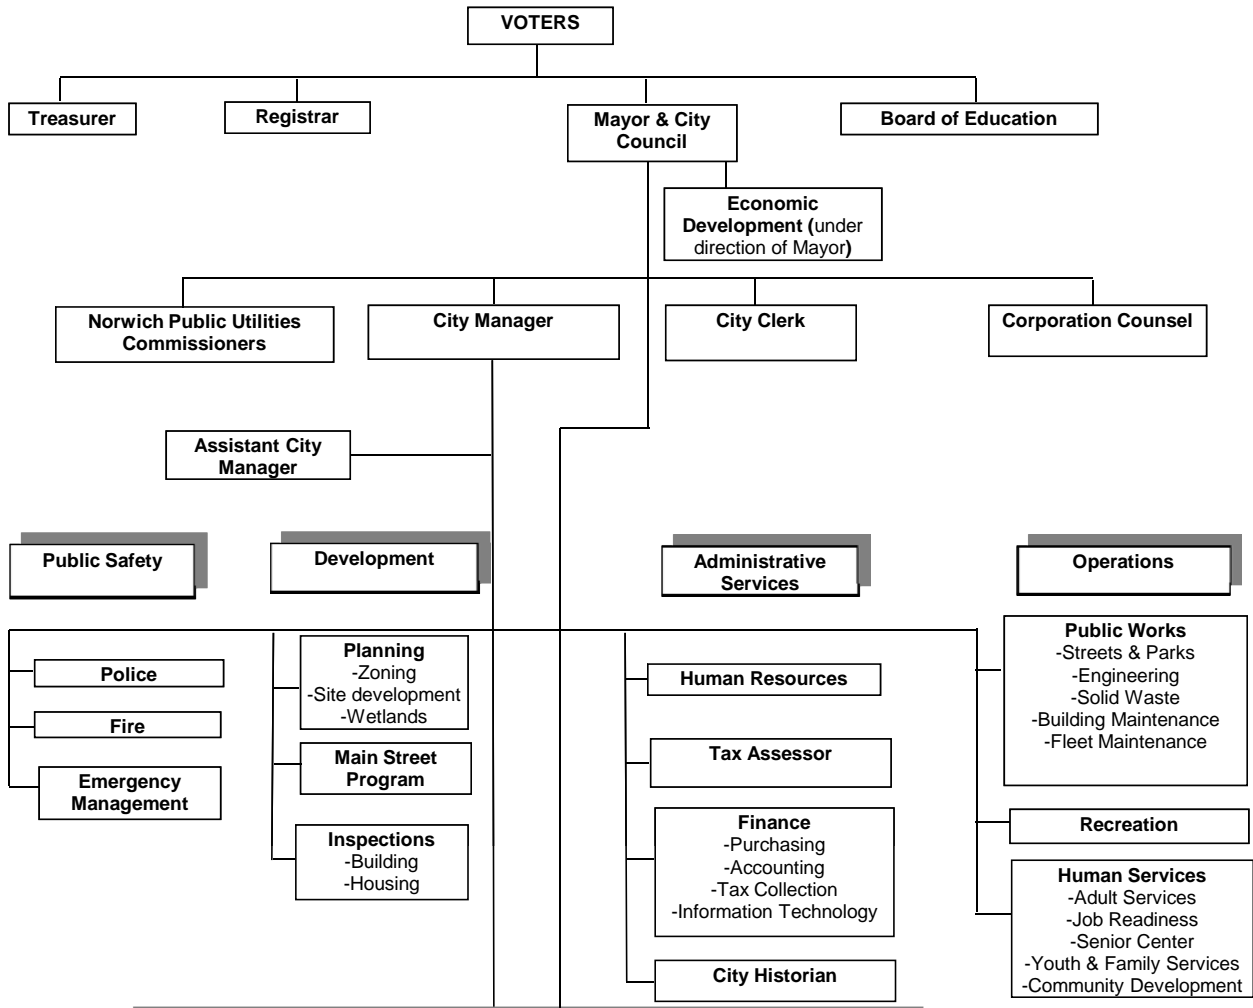

City of Norwich Organization Chart

Boards, Commissions, Agencies and Authorities
 Some are appointed by the City Council and some are appointed by the City Manager. For a complete listing, please visit: <http://www.norwichct.org/content/43/280/644/default.aspx>